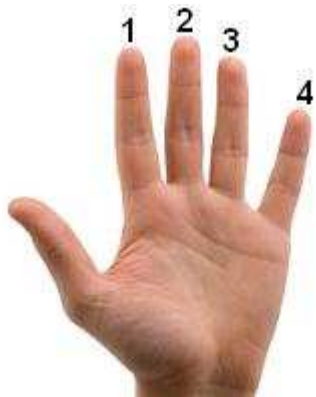

# Moveable Major Scale

Left Hand Finger Numbers:

Ascending -

1 3 , 1 2 4 , 1 3 4

Descending -

4 3 1, 4 2 1, 3 1

Left Hand  
Finger numbers

## Key of D Scale Notes